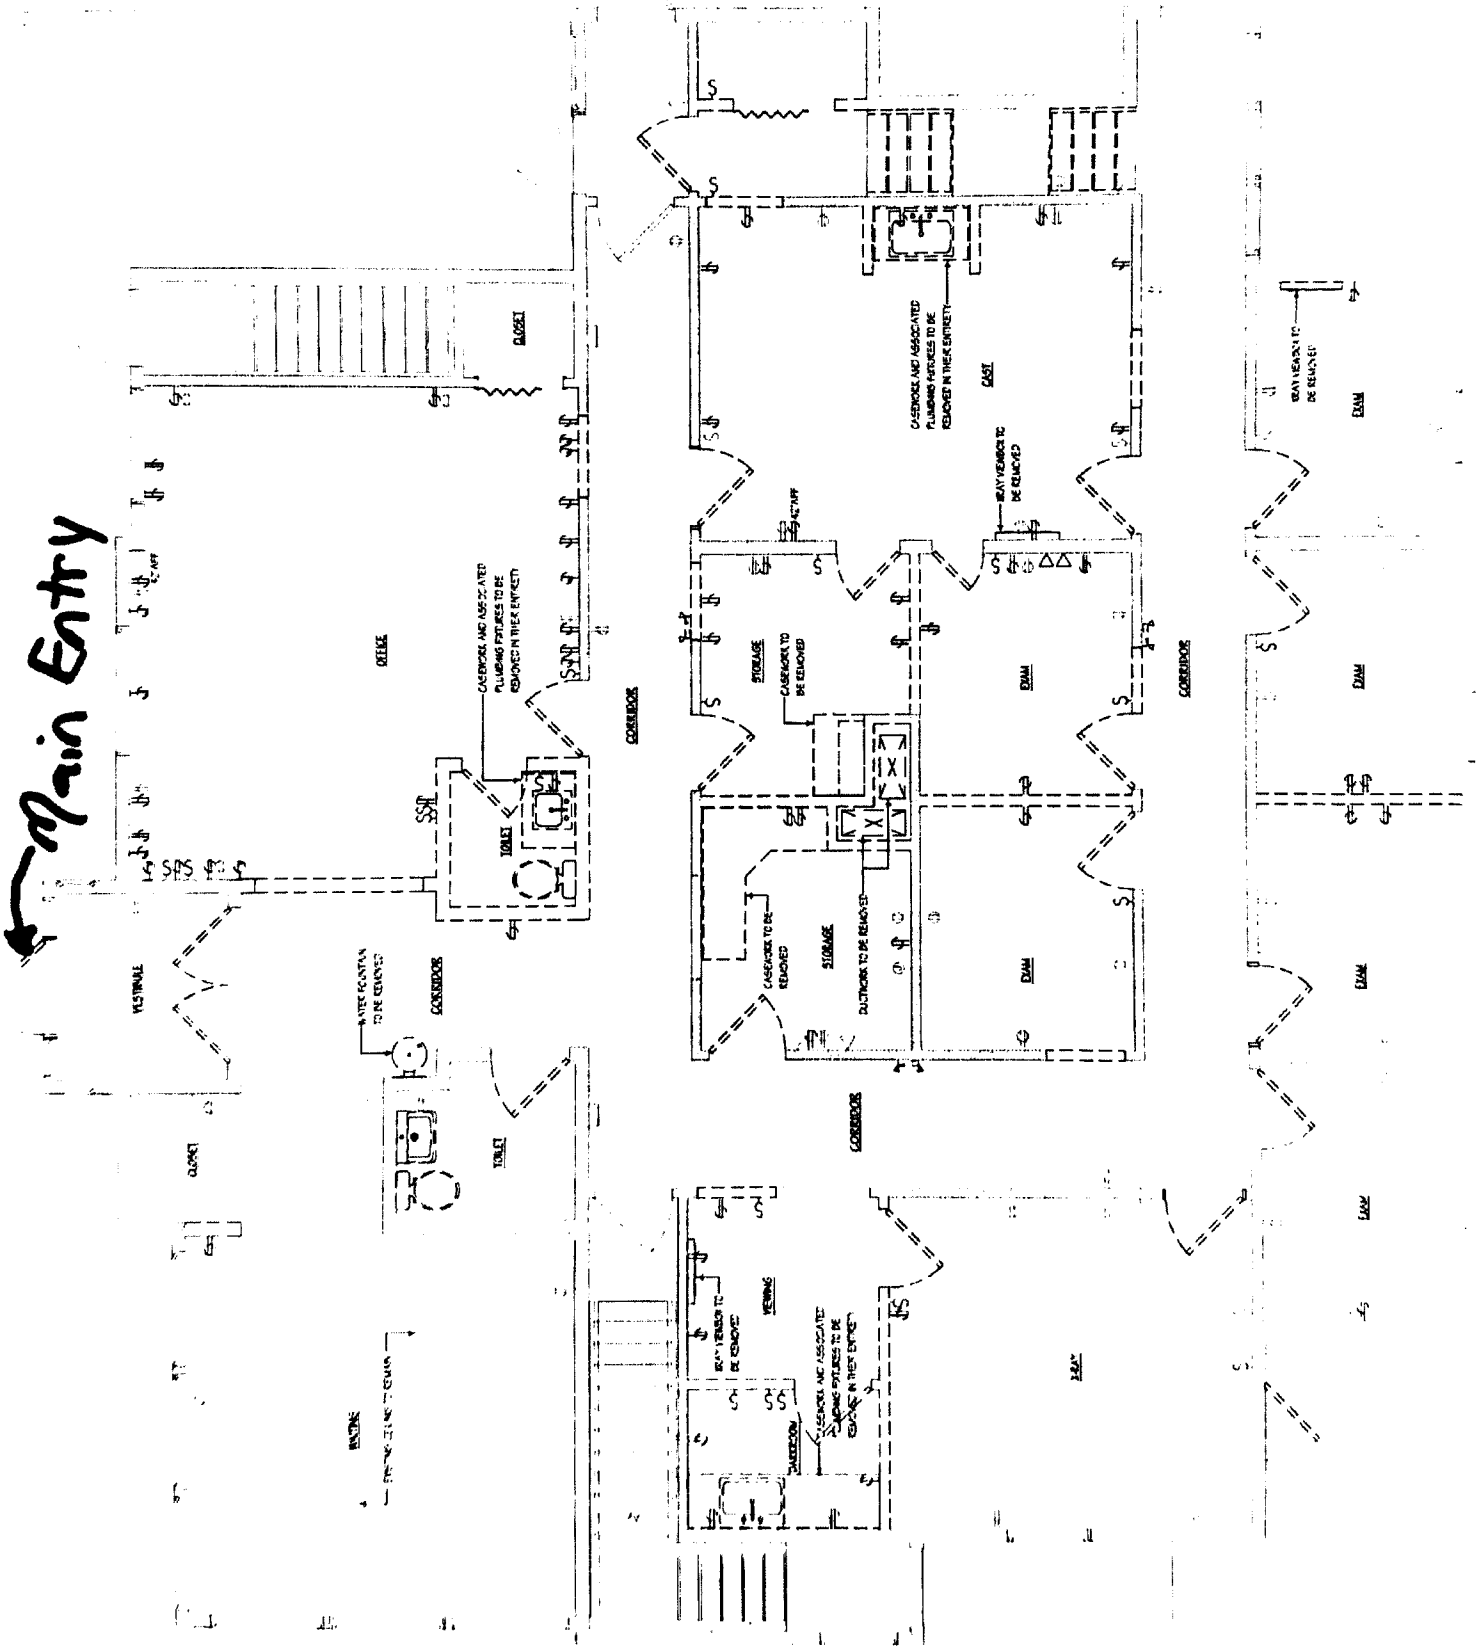

# 195 Church Floorplan 2950 SF

Main Entry

(Church St)